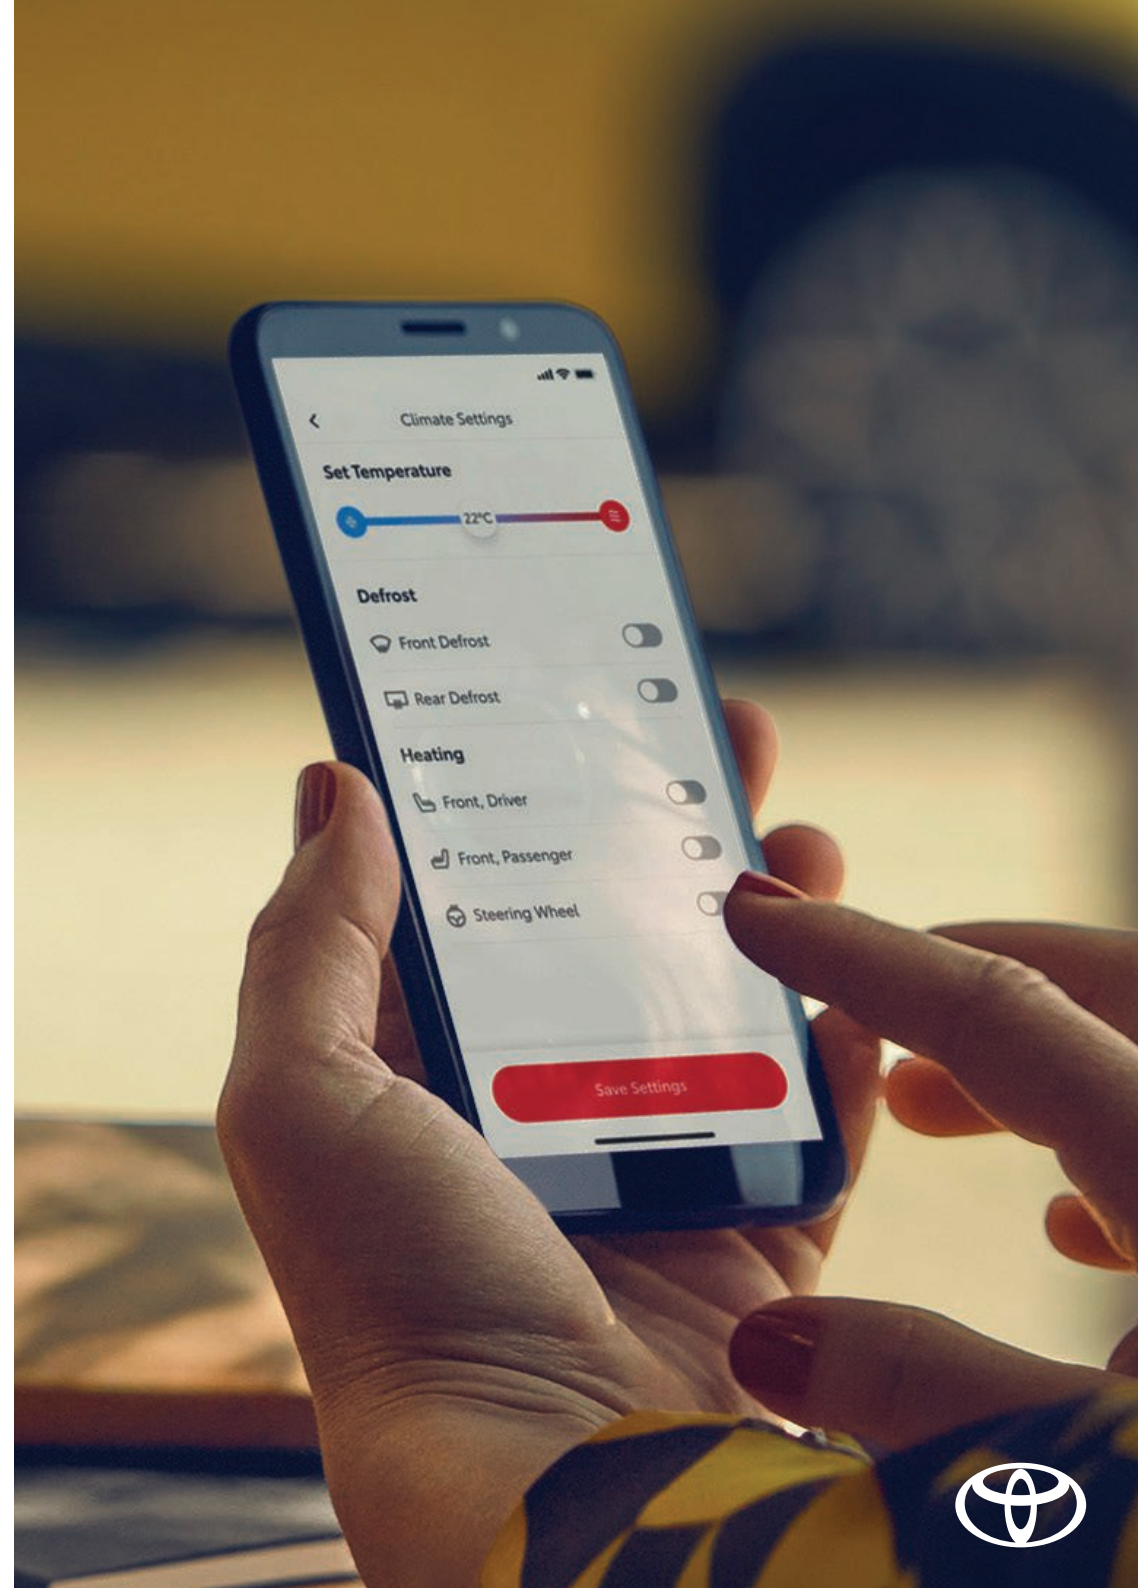

ALWAYS ON THE GO, ALWAYS CONNECTED

The intelligent cockpit keeps everything in sync between your car and smartphone. Designed to make driving easier, the My Toyota App on your smartphone opens up a world of connectivity.

Depending on the model, check your car's battery level, schedule charging and view trip data. Schedule remote A/C to cool and heat your vehicle before driving.

Scan the QR code to learn more about the My Toyota App.